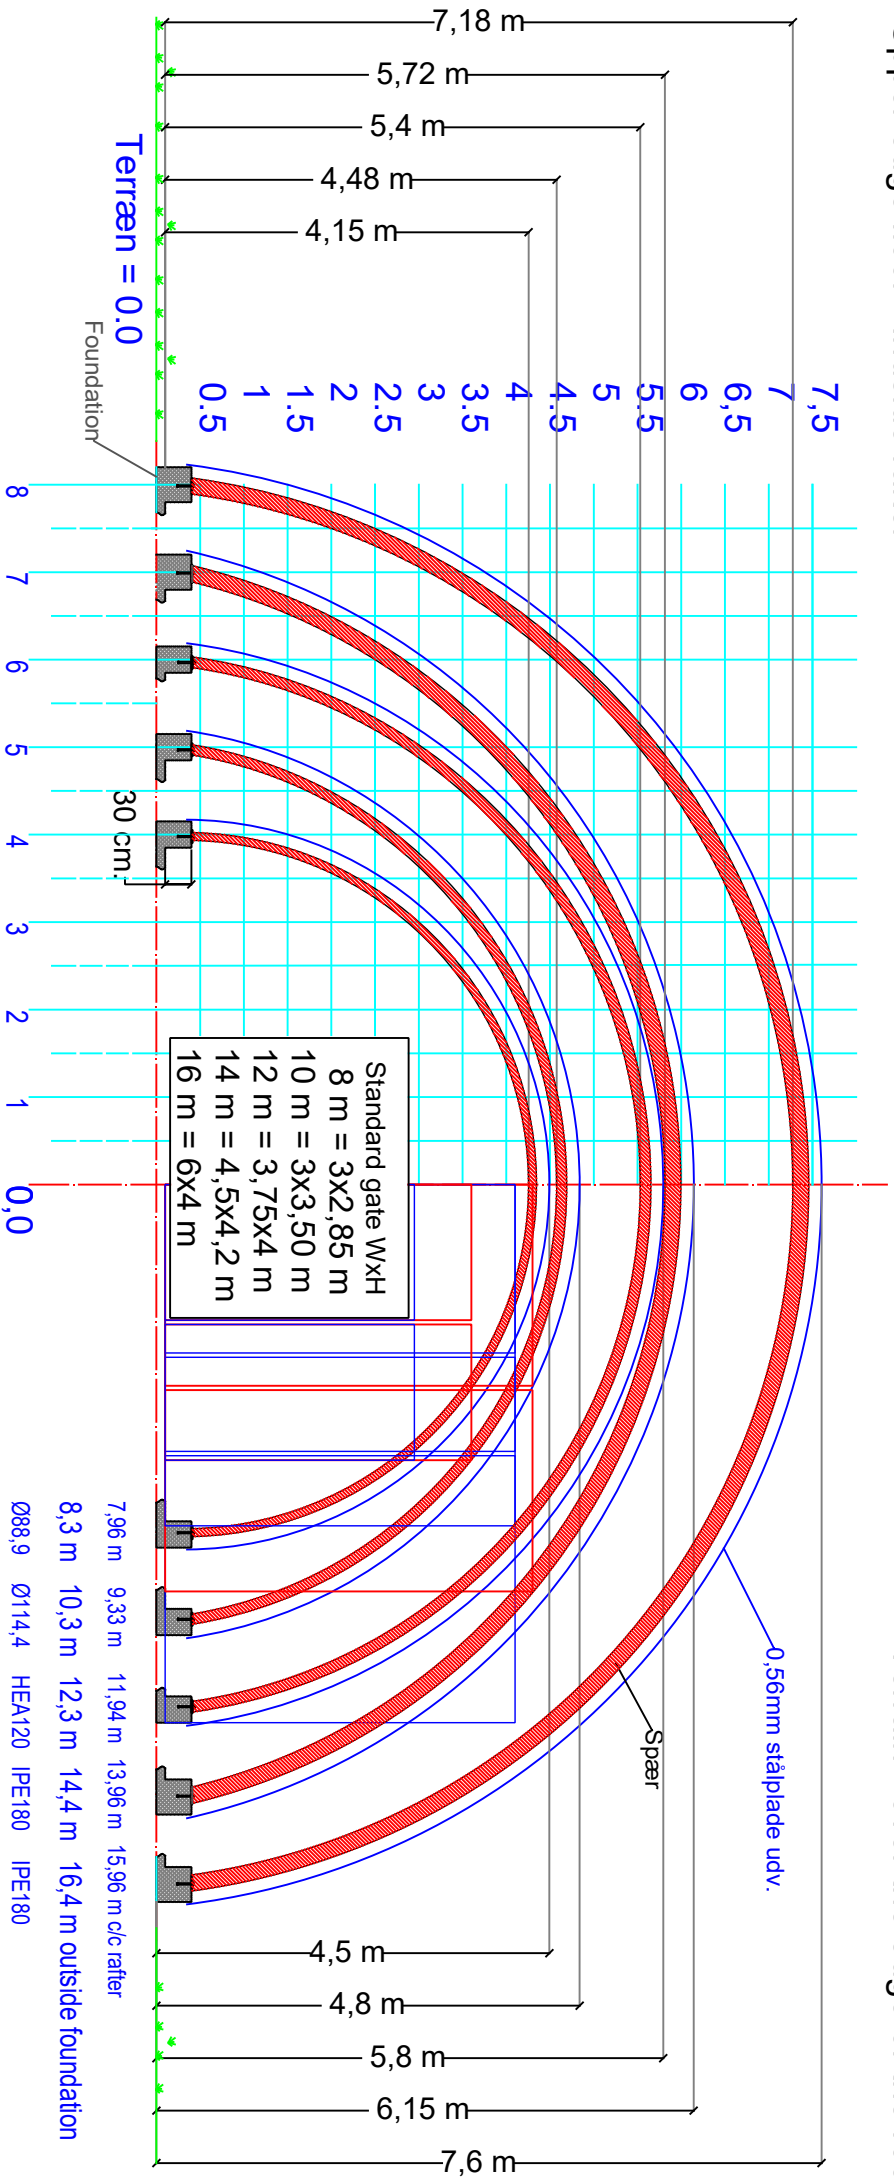

Upper edge floor - Inside rafter

Terrain - over the edge of the roof

Dimensional drawing indicated in meters from external terrain to upper edge of roof covering.

The measurements are approximate heights.

The height of the hall depends on the height of foundation.

Standard halls are with 30 cm foundation height inside.

Contact future@rundbuehaller.dk (phone +45 75343148) if you wish otherwise.

The drawing is not measurable

Future Rundbuehaller Aps:		Telephone 7534-3148	
Gimlundvej 5, Hoven 6880 Tarm, Danmark		Cvr. Nr. 7346-0417	
Bygherre:	Future Rundbuehaller	Tlf:	X
Ordre nr.:	X	Dato:	19.12.2016
Emne:	Height measurement drawing	Mål:	X
	ENGLISH	Rev. dato:	17-10-2022
Rev. dato:	X	Projekterende:	Tegn nr. 0800 - 1600
	HP		